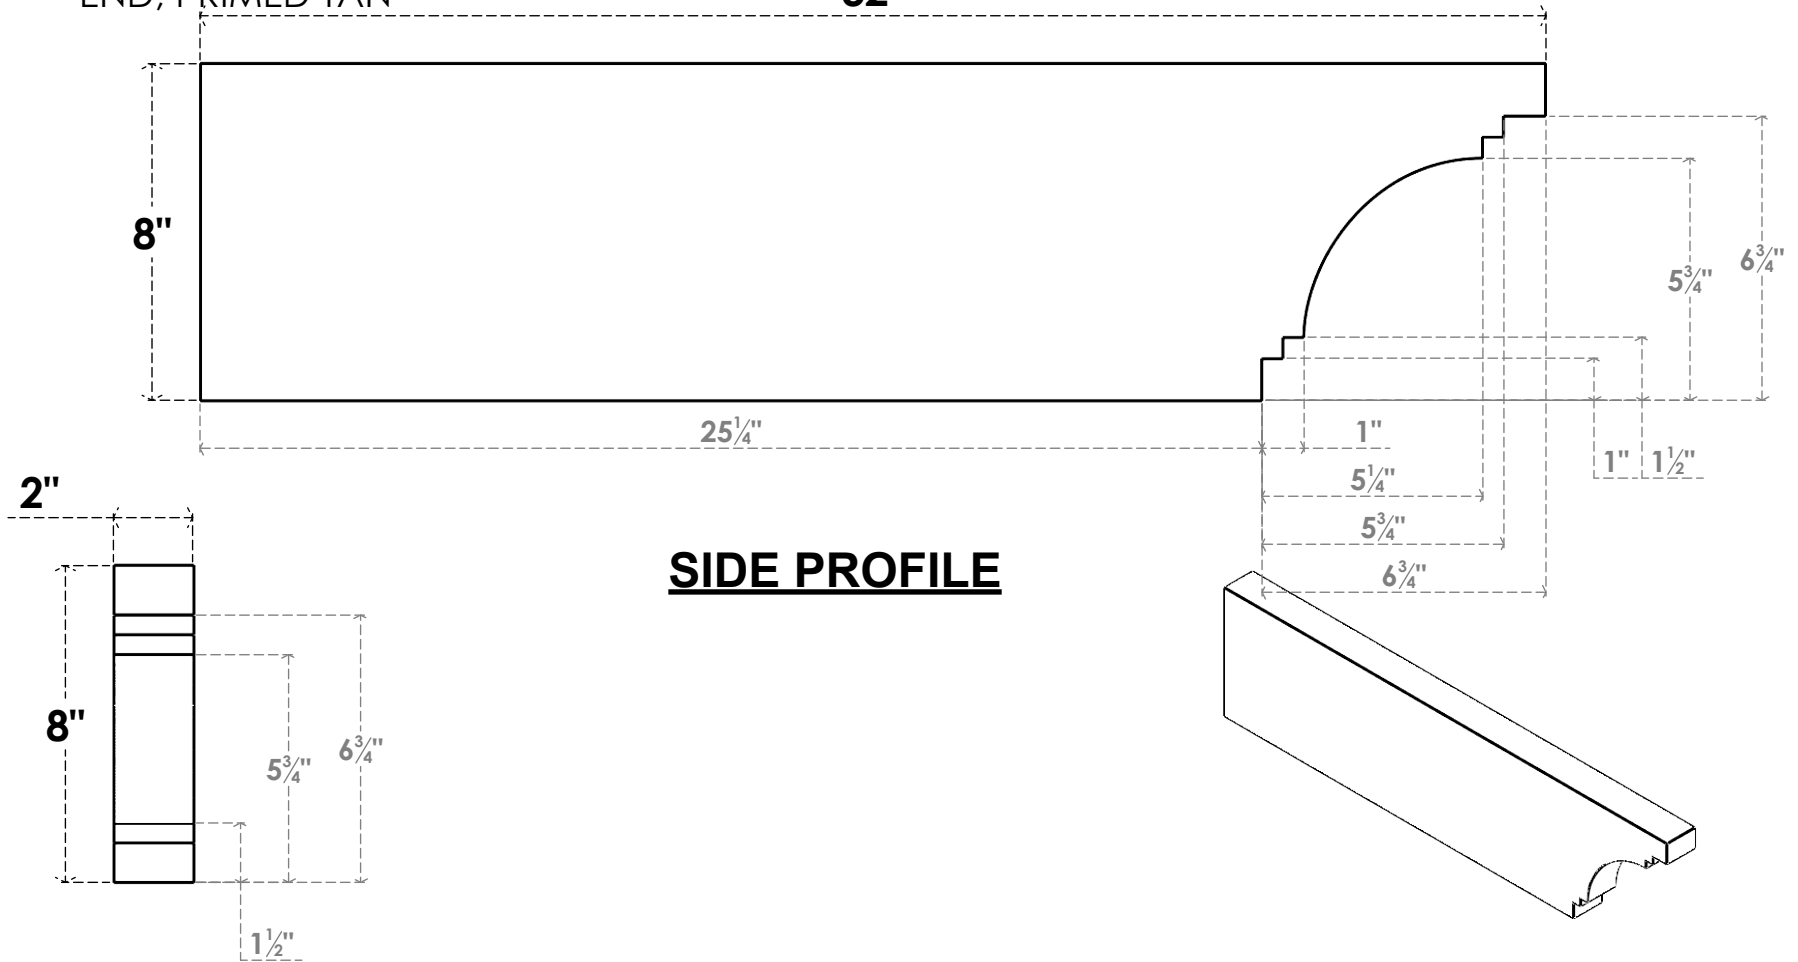

ITEM NUMBER: RFTURS020X08000X32000X008PEC00RCPR

2"W X 8"H X 32"L TIMBERTHANE ROUGH CEDAR PESCADERO FAUX WOOD SOLID RAFTER TAIL, 8"L END, PRIMED TAN
32"

FRONT PROFILE

ISOMETRIC

EKENA MILLWORK
2300 WEST MAIN ST.
CLARKSVILLE, TX 75426
TOLL FREE: 866-607-0453
WWW.EKENAMILLWORK.COM

GENERATED DATE : 03/02/2023

NOTES

1. INSTALLATION TO BE COMPLETED IN ACCORDANCE WITH MANUFACTURER'S SPECIFICATIONS.
2. DRAWING MAY NOT BE TO SCALE
3. THIS DRAWING IS INTENDED FOR DESIGN AND PLANNING PURPOSES ONLY.
4. ALL INFORMATION CONTAINED HEREIN WAS CURRENT AT THE TIME OF DEVELOPMENT BUT MUST BE REVIEWED AND APPROVED BY THE PRODUCT MANUFACTURER TO BE CONSIDERED ACCURATE.
5. TIMBERTHANE ARCHITECTURAL PRODUCTS ARE MADE FROM HIGH DENSITY URETHANE AND COME FACTORY PRIMED